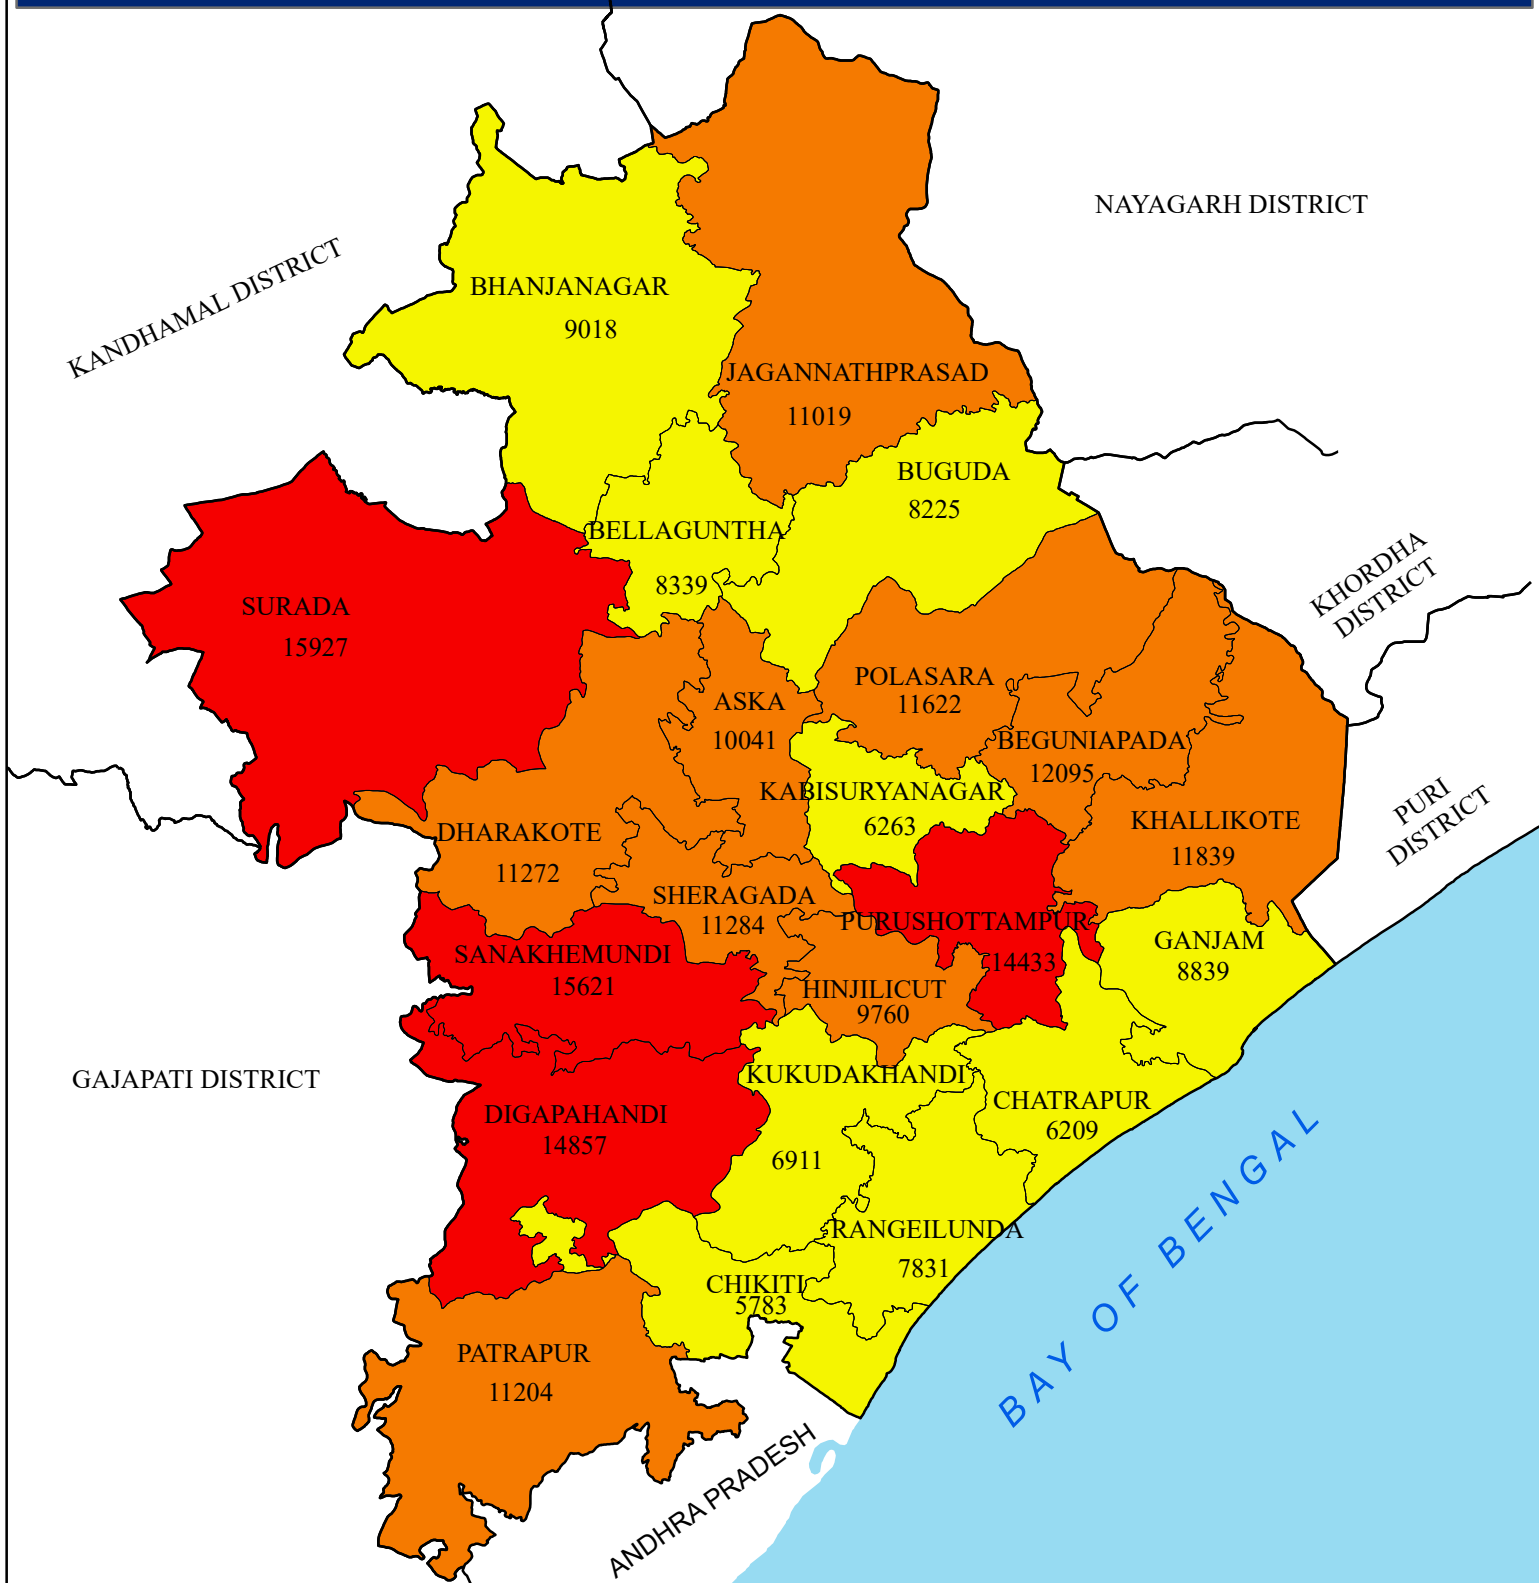

MAIN WORKERS (Cultivators) DISTRICT: GANJAM

LEGEND
MAIN WORKERS (Cultivators)

- 5783 - 9020 (LOW)
- 9021 - 12100 (MEDIUM)
- 12101 - 15927 (HIGH)
- DISTRICT BOUNDARY
- BLOCK BOUNDARY

Source : Census - 2011

INDEX

0 5 10 20 Kilometers

NIC NATIONAL INFORMATICS CENTRE